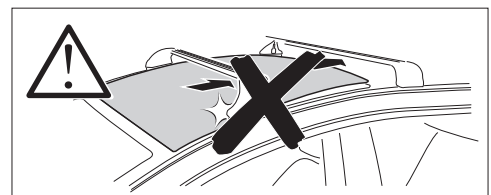

1

Kit 145373

BYD Dolphin, 5-dr Hatchback, 21-

ISO 11154-E

Bring your life
thule.com

THULE WingBar Evo	THULE WingBar Edge	THULE WingBar	THULE SquareBar Evo	Evo X (scale)	Edge X (scale)
BYD Dolphin, 5-dr Hatchback, 21-				42	M
THULE ProBar Evo	THULE SlideBar Evo				X (mm/inch)
BYD Dolphin, 5-dr Hatchback, 21-				1071 mm / 42 1/8"	

THULE WingBar Evo	THULE WingBar Edge	THULE WingBar	THULE SquareBar Evo	Evo Y (scale)	Edge Y (scale)
BYD Dolphin, 5-dr Hatchback, 21-				37	E
THULE ProBar Evo	THULE SlideBar Evo				Y (mm/inch)
BYD Dolphin, 5-dr Hatchback, 21-				1021 mm / 40 1/4"	