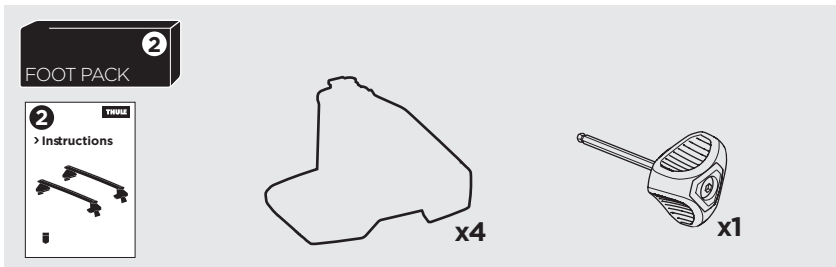

1

Kit 145373

BYD Dolphin, 5-dr Hatchback, 21-

ISO 11154-E

Bring your life
thule.com

THULE WingBar Evo	THULE WingBar Edge	THULE WingBar	THULE SquareBar Evo	Evo X (scale)	Edge X (scale)
BYD Dolphin, 5-dr Hatchback, 21-				42	M
THULE ProBar Evo	THULE SlideBar Evo				X (mm/inch)
BYD Dolphin, 5-dr Hatchback, 21-				1071 mm / 42 1/8"	

THULE WingBar Evo	THULE WingBar Edge	THULE WingBar	THULE SquareBar Evo	Evo Y (scale)	Edge Y (scale)
BYD Dolphin, 5-dr Hatchback, 21-				37	E
THULE ProBar Evo	THULE SlideBar Evo				Y (mm/inch)
BYD Dolphin, 5-dr Hatchback, 21-				1021 mm / 40 1/4"	

	W (mm/inch)	Z (mm/inch)
BYD Dolphin, 5-dr Hatchback, 21-	700 mm / 27 1/2"	305 mm / 12"