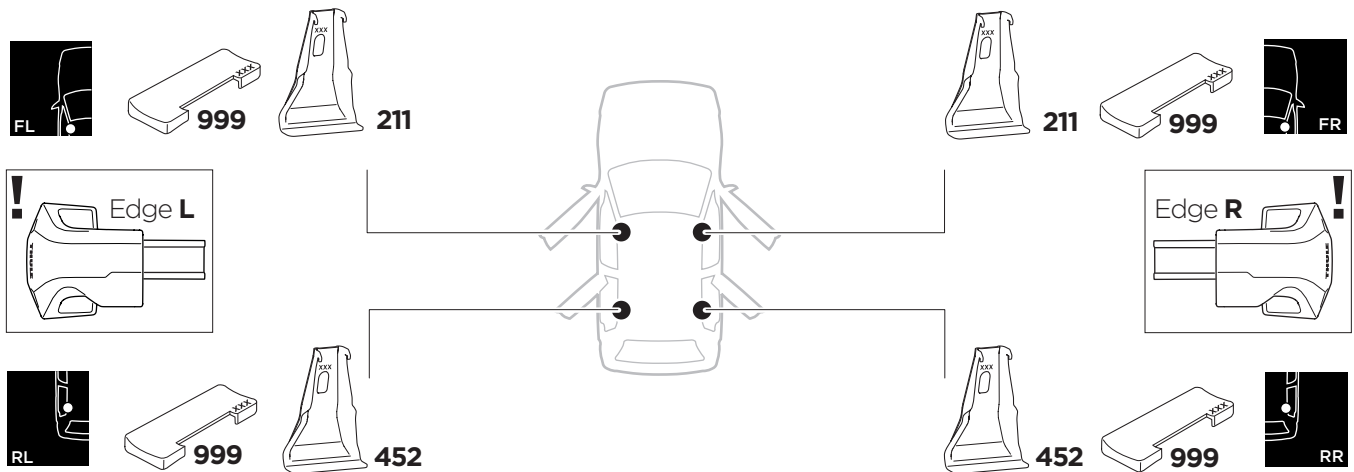

1

Kit 145373

BYD Dolphin, 5-dr Hatchback, 21-

ISO 11154-E

Bring your life
thule.com

THULE WingBar Evo	THULE WingBar Edge	THULE WingBar	THULE SquareBar Evo	Evo X (scale)	Edge X (scale)
BYD Dolphin, 5-dr Hatchback, 21-				42	M
THULE ProBar Evo	THULE SlideBar Evo				X (mm/inch)
BYD Dolphin, 5-dr Hatchback, 21-				1071 mm / 42 1/8"	

THULE WingBar Evo	THULE WingBar Edge	THULE WingBar	THULE SquareBar Evo	Evo Y (scale)	Edge Y (scale)
BYD Dolphin, 5-dr Hatchback, 21-				37	E
THULE ProBar Evo	THULE SlideBar Evo				Y (mm/inch)
BYD Dolphin, 5-dr Hatchback, 21-				1021 mm / 40 1/4"	

	W (mm/inch)	Z (mm/inch)
BYD Dolphin, 5-dr Hatchback, 21-	700 mm / 27 1/2"	305 mm / 12"