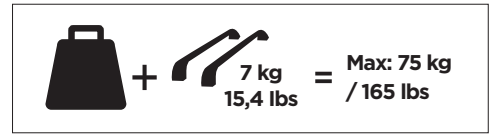

1

Kit 145373

BYD Dolphin, 5-dr Hatchback, 21-

ISO 11154-E

Bring your life
thule.com

THULE WingBar Evo	THULE WingBar Edge	THULE WingBar	THULE SquareBar Evo	Evo X (scale)	Edge X (scale)
BYD Dolphin, 5-dr Hatchback, 21-				42	M
THULE ProBar Evo	THULE SlideBar Evo				X (mm/inch)
BYD Dolphin, 5-dr Hatchback, 21-				1071 mm / 42 1/8"	

THULE WingBar Evo	THULE WingBar Edge	THULE WingBar	THULE SquareBar Evo	Evo Y (scale)	Edge Y (scale)
BYD Dolphin, 5-dr Hatchback, 21-				37	E
THULE ProBar Evo	THULE SlideBar Evo				Y (mm/inch)
BYD Dolphin, 5-dr Hatchback, 21-				1021 mm / 40 1/4"	