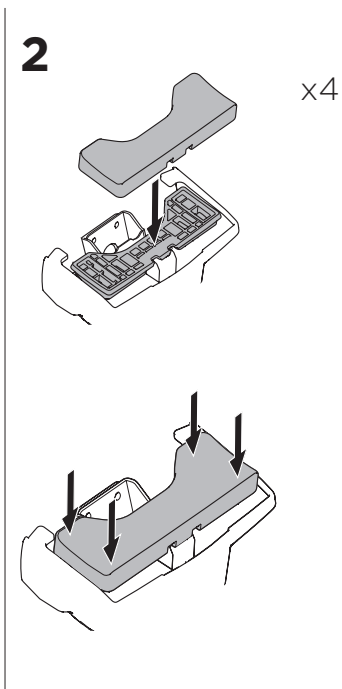

1

Kit 145373

BYD Dolphin, 5-dr Hatchback, 21-

ISO 11154-E

Bring your life
thule.com

THULE WingBar Evo	THULE WingBar Edge	THULE WingBar	THULE SquareBar Evo	Evo X (scale)	Edge X (scale)
BYD Dolphin, 5-dr Hatchback, 21-				42	M
THULE ProBar Evo	THULE SlideBar Evo				X (mm/inch)
BYD Dolphin, 5-dr Hatchback, 21-				1071 mm / 42 1/8"	

THULE WingBar Evo	THULE WingBar Edge	THULE WingBar	THULE SquareBar Evo	Evo Y (scale)	Edge Y (scale)
BYD Dolphin, 5-dr Hatchback, 21-				37	E
THULE ProBar Evo	THULE SlideBar Evo				Y (mm/inch)
BYD Dolphin, 5-dr Hatchback, 21-				1021 mm / 40 1/4"	

	W (mm/inch)	Z (mm/inch)
BYD Dolphin, 5-dr Hatchback, 21-	700 mm / 27 1/2"	305 mm / 12"