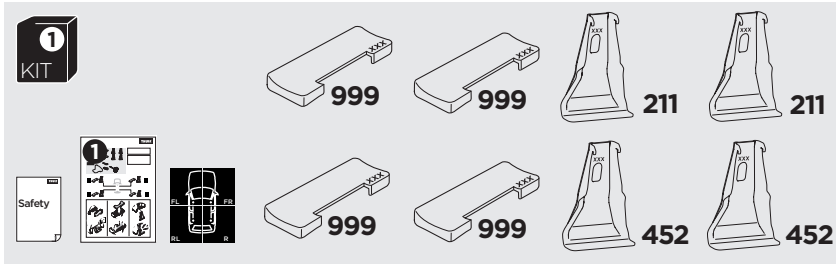

1

Kit 145373

BYD Dolphin, 5-dr Hatchback, 21-

ISO 11154-E

Bring your life
thule.com

THULE WingBar Evo	THULE WingBar Edge	THULE WingBar	THULE SquareBar Evo	Evo X (scale)	Edge X (scale)
BYD Dolphin, 5-dr Hatchback, 21-				42	M
THULE ProBar Evo	THULE SlideBar Evo				X (mm/inch)
BYD Dolphin, 5-dr Hatchback, 21-				1071 mm / 42 1/8"	

THULE WingBar Evo	THULE WingBar Edge	THULE WingBar	THULE SquareBar Evo	Evo Y (scale)	Edge Y (scale)
BYD Dolphin, 5-dr Hatchback, 21-				37	E
THULE ProBar Evo	THULE SlideBar Evo				Y (mm/inch)
BYD Dolphin, 5-dr Hatchback, 21-				1021 mm / 40 1/4"	

	W (mm/inch)	Z (mm/inch)
BYD Dolphin, 5-dr Hatchback, 21-	700 mm / 27 1/2"	305 mm / 12"