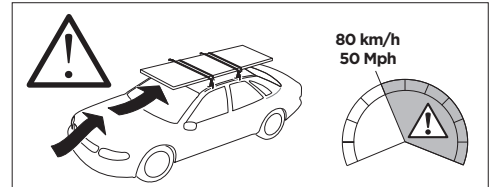

1

Kit 145373

BYD Dolphin, 5-dr Hatchback, 21-

ISO 11154-E

Bring your life
thule.com

THULE WingBar Evo	THULE WingBar Edge	THULE WingBar	THULE SquareBar Evo	Evo X (scale)	Edge X (scale)
BYD Dolphin, 5-dr Hatchback, 21-				42	M
THULE ProBar Evo	THULE SlideBar Evo				X (mm/inch)
BYD Dolphin, 5-dr Hatchback, 21-				1071 mm / 42 1/8"	

THULE WingBar Evo	THULE WingBar Edge	THULE WingBar	THULE SquareBar Evo	Evo Y (scale)	Edge Y (scale)
BYD Dolphin, 5-dr Hatchback, 21-				37	E
THULE ProBar Evo	THULE SlideBar Evo				Y (mm/inch)
BYD Dolphin, 5-dr Hatchback, 21-				1021 mm / 40 1/4"	