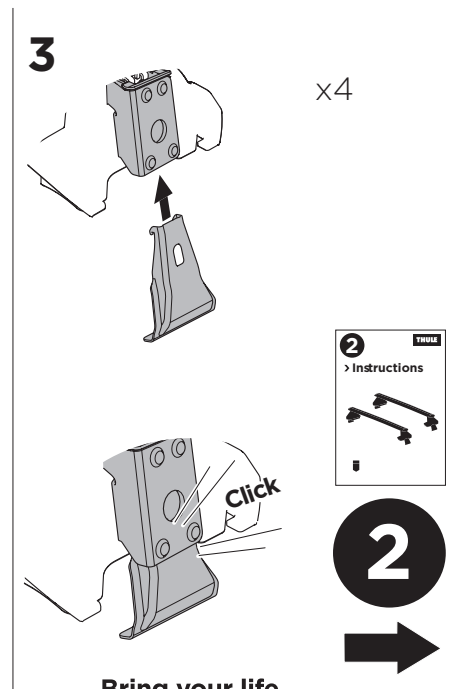

1

Kit 145373

BYD Dolphin, 5-dr Hatchback, 21-

ISO 11154-E

Bring your life
thule.com

THULE WingBar Evo	THULE WingBar Edge	THULE WingBar	THULE SquareBar Evo	Evo X (scale)	Edge X (scale)
BYD Dolphin, 5-dr Hatchback, 21-				42	M
THULE ProBar Evo	THULE SlideBar Evo				X (mm/inch)
BYD Dolphin, 5-dr Hatchback, 21-				1071 mm / 42 1/8"	

THULE WingBar Evo	THULE WingBar Edge	THULE WingBar	THULE SquareBar Evo	Evo Y (scale)	Edge Y (scale)
BYD Dolphin, 5-dr Hatchback, 21-				37	E
THULE ProBar Evo	THULE SlideBar Evo				Y (mm/inch)
BYD Dolphin, 5-dr Hatchback, 21-				1021 mm / 40 1/4"	

	W (mm/inch)	Z (mm/inch)
BYD Dolphin, 5-dr Hatchback, 21-	700 mm / 27 1/2"	305 mm / 12"