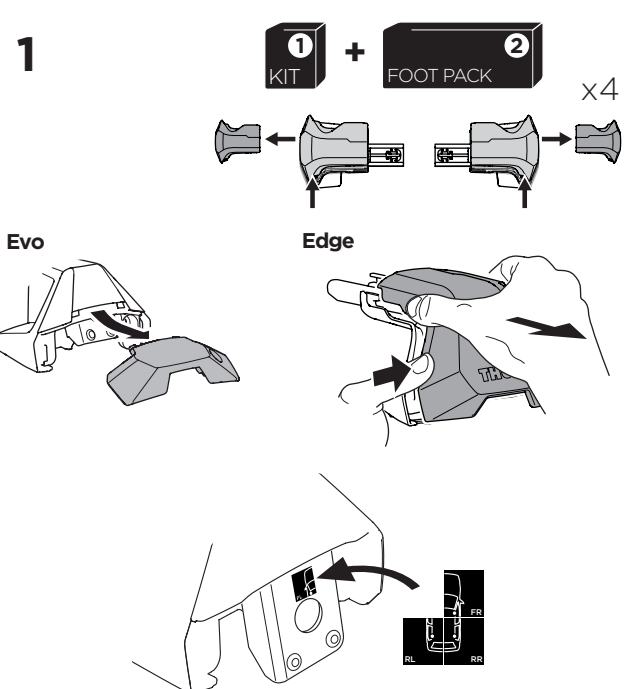

1

Kit 145373

BYD Dolphin, 5-dr Hatchback, 21-

ISO 11154-E

Bring your life
thule.com

THULE WingBar Evo	THULE WingBar Edge	THULE WingBar	THULE SquareBar Evo	Evo X (scale)	Edge X (scale)
BYD Dolphin, 5-dr Hatchback, 21-				42	M
THULE ProBar Evo	THULE SlideBar Evo				X (mm/inch)
BYD Dolphin, 5-dr Hatchback, 21-				1071 mm / 42 1/8"	

THULE WingBar Evo	THULE WingBar Edge	THULE WingBar	THULE SquareBar Evo	Evo Y (scale)	Edge Y (scale)
BYD Dolphin, 5-dr Hatchback, 21-				37	E
THULE ProBar Evo	THULE SlideBar Evo				Y (mm/inch)
BYD Dolphin, 5-dr Hatchback, 21-				1021 mm / 40 1/4"	

	W (mm/inch)	Z (mm/inch)
BYD Dolphin, 5-dr Hatchback, 21-	700 mm / 27 1/2"	305 mm / 12"